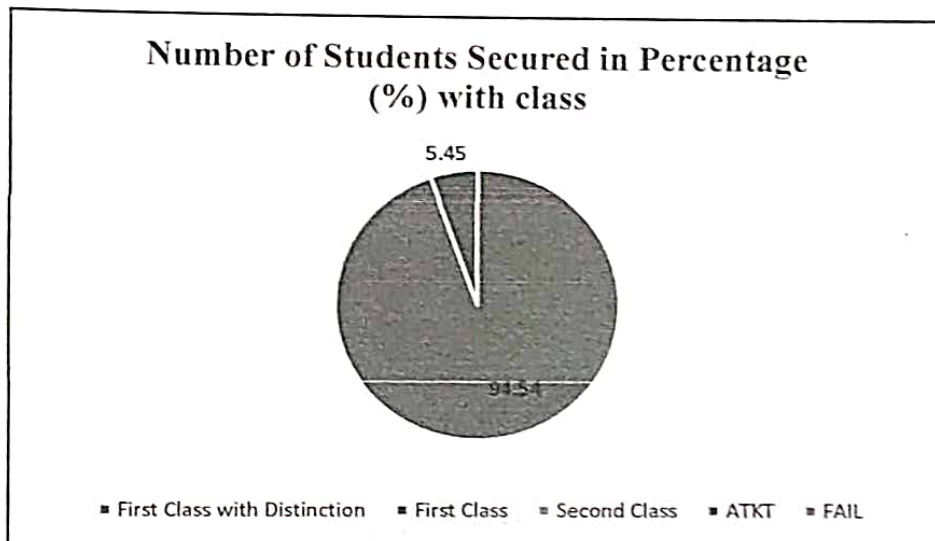

Result of Second Year D.Pharmacy Class: 100.00%

Fig. Number of Students Secured in Percentage with class

PRINCIPAL
Annasaheb Dange College of
B. Pharmacy, Ashta.

Sant Dnyaneshwar Shikshan Santha's

ANNASAHEB DANGE COLLEGE OF B PHARMACY, ASHTA