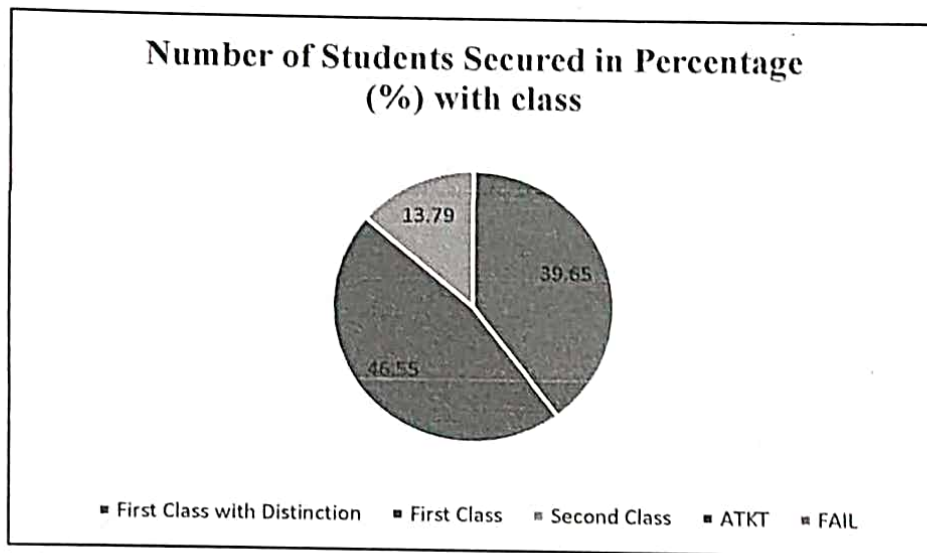

Result of First Year D.Pharmacy Class: 100.00%

Fig. Number of Students Secured in Percentage with class

PRINCIPAL
Annasaheb Dange College of
B. Pharmacy, Ashta.

Sant Dnyaneshwar Shikshan Santha's

ANNASAHEB DANGE COLLEGE OF B PHARMACY, ASHTA